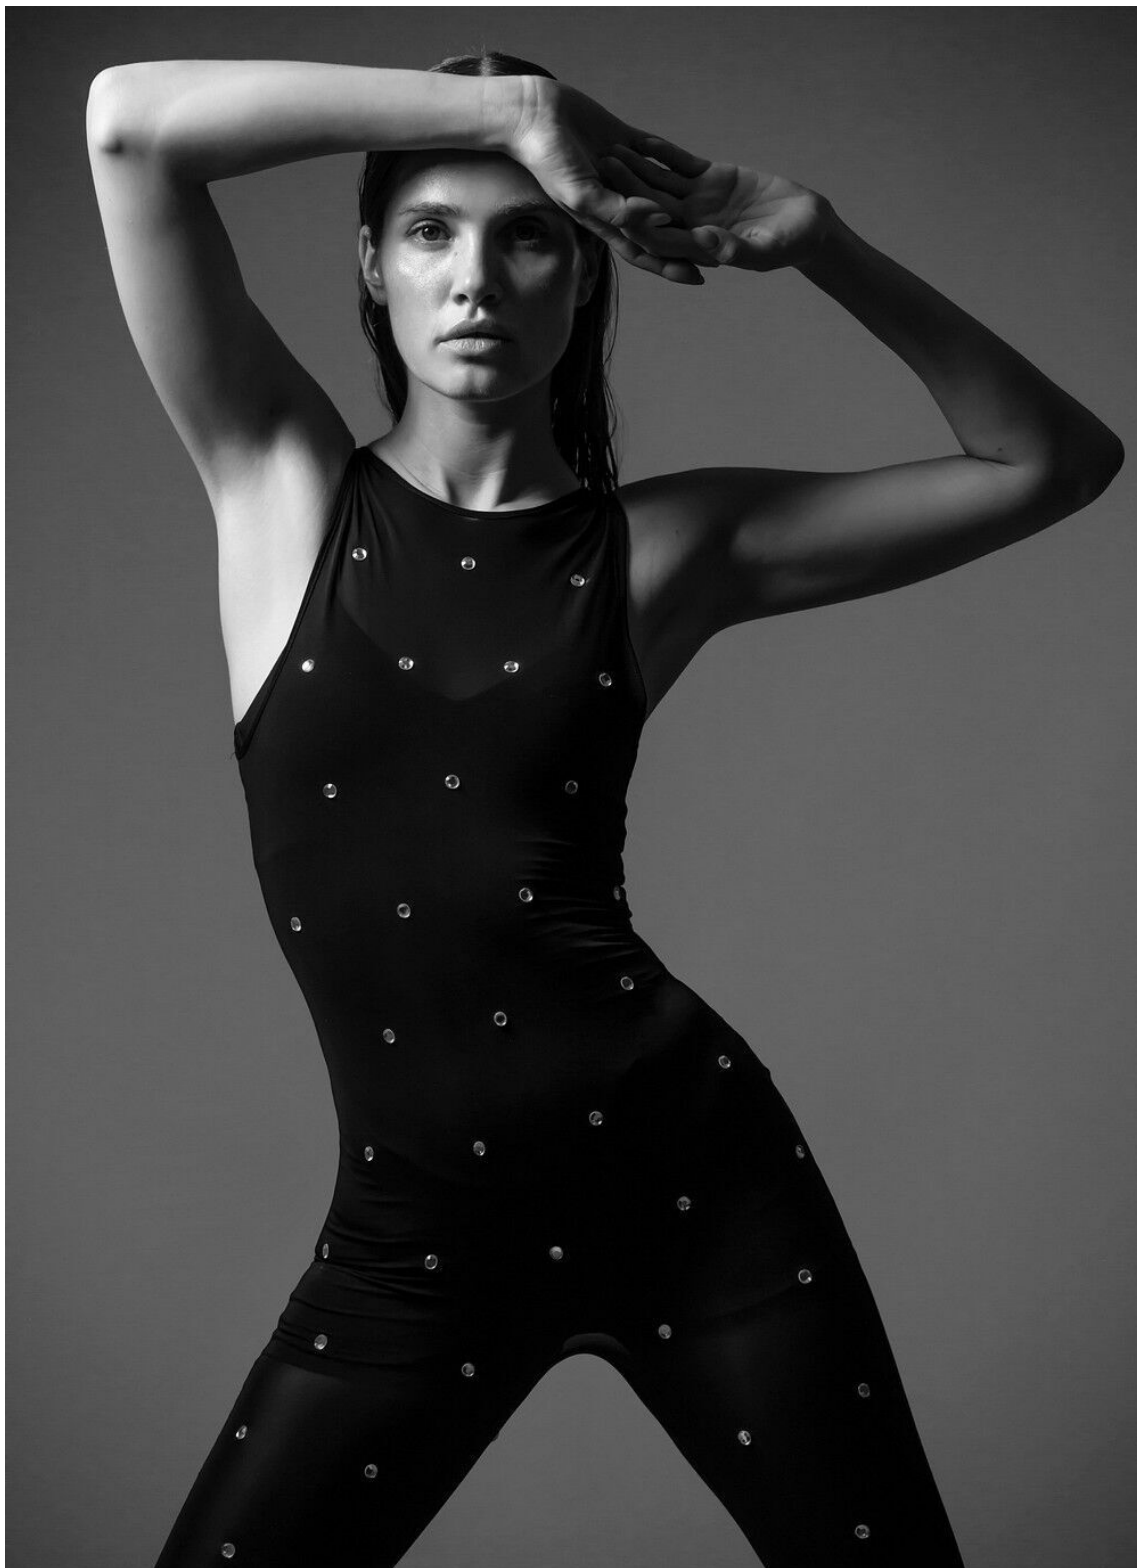

# KOTRYNA K

height 5'10" · bust 32.5" · cup B · waist 24" · hips 36" · dress 36 EU/6 US/8 UK  
shoes size 39.5 EU/8.5 US/6 UK · hair light brown · eyes green